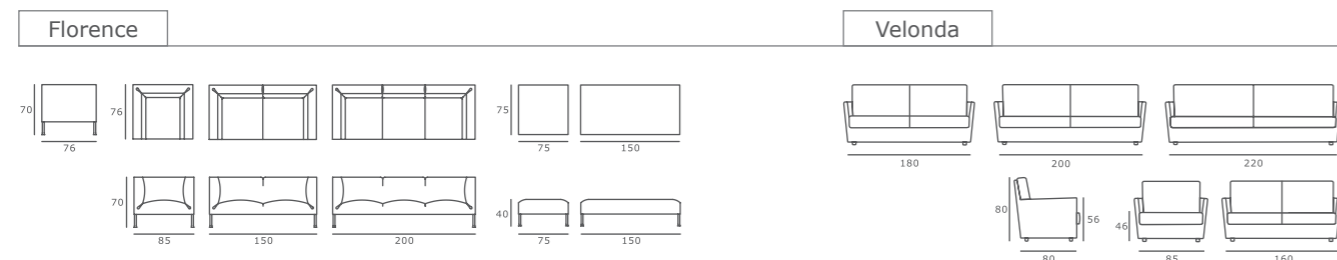

Virgola

Creta

Sofa

Florence . Velonda . Piere . HP

Sofa	Florence	Velonda	HP	Piere
Removable Cover	•	•	•	•
Fixed Legs	•	•	•	•
Movable Wheels	○	○	○	○
Armrest	•	•	•	•
Legs Type	Painted Aluminium	Wooden	Wooden	Wooden
Pouf	One & two seater	One & two seater	One & two seater	One & two seater