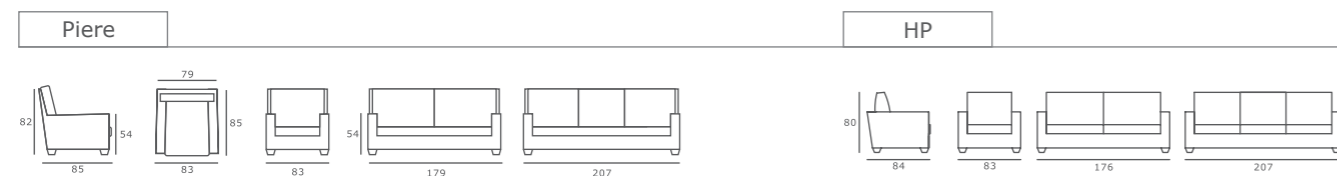

Virgola

Creta

Sofa

Florence . Velonda . Piere . HP

Sofa	Florence	Velonda	HP	Piere
Removable Cover	•	•	•	•
Fixed Legs	•	•	•	•
Movable Wheels	○	○	○	○
Armrest	•	•	•	•
Legs Type	Painted Aluminium	Wooden	Wooden	Wooden
Pouf	One & two seater	One & two seater	One & two seater	One & two seater