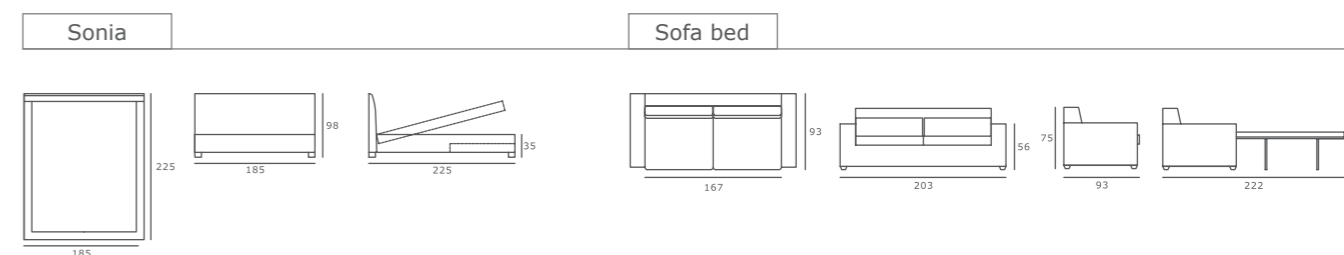

Bed & Sofa bed

Sonia . Sofa bed

Bed & Sofa bed	Sonia	Sofa Bed
Removable Cover	•	•
Container Unit	•	○
Head Board	Polyurethane	○
Mattress Device	Special	Special
Legs Type	Wooden & Metal	Wooden & Metal