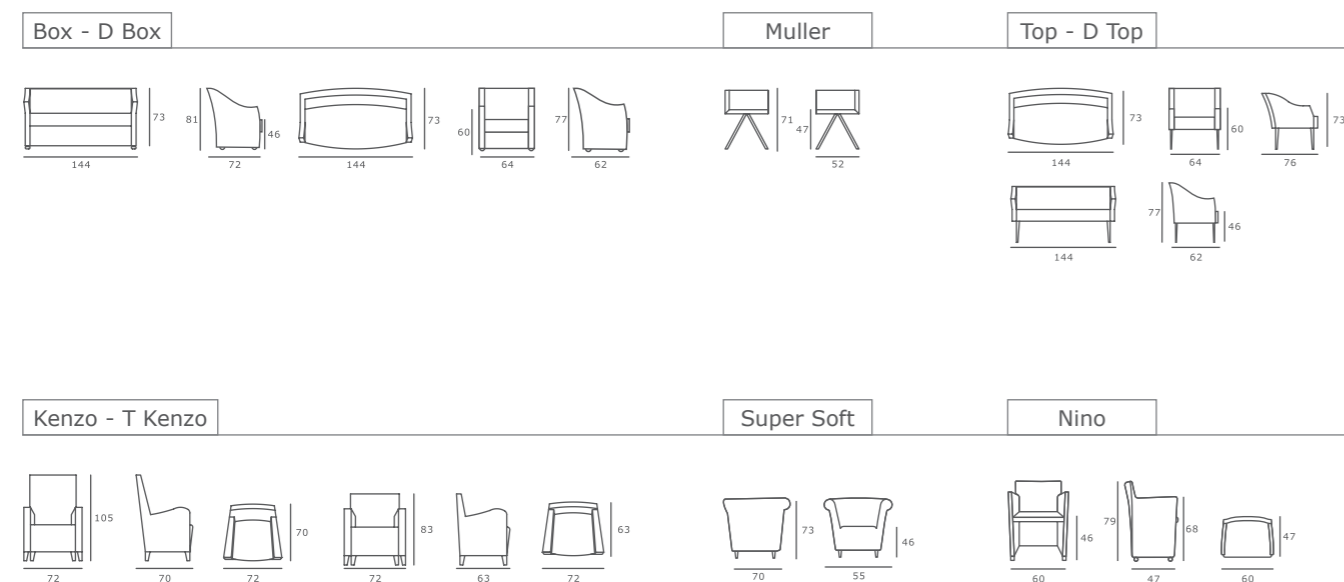

Armchair

Box / D Box . Muller . Top / D Top . Kenzo / T Kenzo . Super Soft . Nino

Armchair	Box - D Box	Muller	Top - D Top	Kenzo - T Kenzo	Super Soft	Nino
Removable Cover	•	•	•	•	•	○
Fixed Legs	•	•	•	•	•	•
Movable Wheels	•	○	○	○	○	•
Armrest	•	○	•	•	•	•
Legs Type	Wheel / Metal	Painted Aluminium	Painted Aluminium	Wooden	Wooden	Wheel / Metal
Pouf	○	○	○	○	○	○