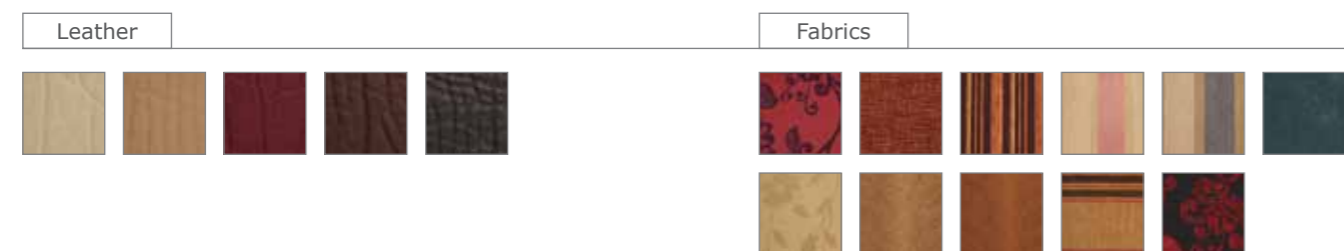

Armchair

Box / D Box . Muller . Top / D Top . Kenzo / T Kenzo . Super Soft . Nino

Armchair	Box - D Box	Muller	Top - D Top	Kenzo - T Kenzo	Super Soft	Nino
Removable Cover	•	•	•	•	•	○
Fixed Legs	•	•	•	•	•	•
Movable Wheels	•	○	○	○	○	•
Armrest	•	○	•	•	•	•
Legs Type	Wheel / Metal	Painted Aluminium	Painted Aluminium	Wooden	Wooden	Wheel / Metal
Pouf	○	○	○	○	○	○