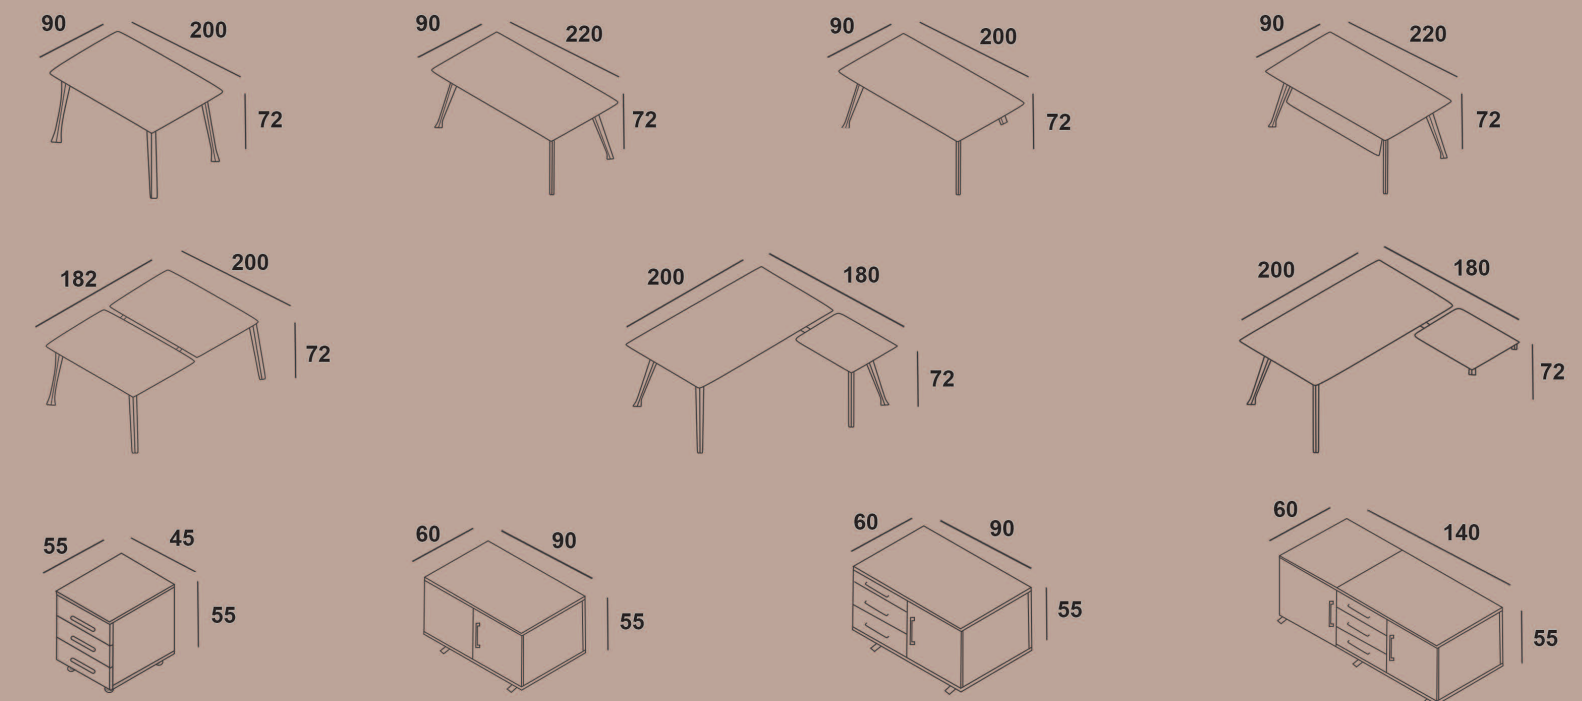

PRODUCT FAMILY STRIPE TABLE & DRAWERS