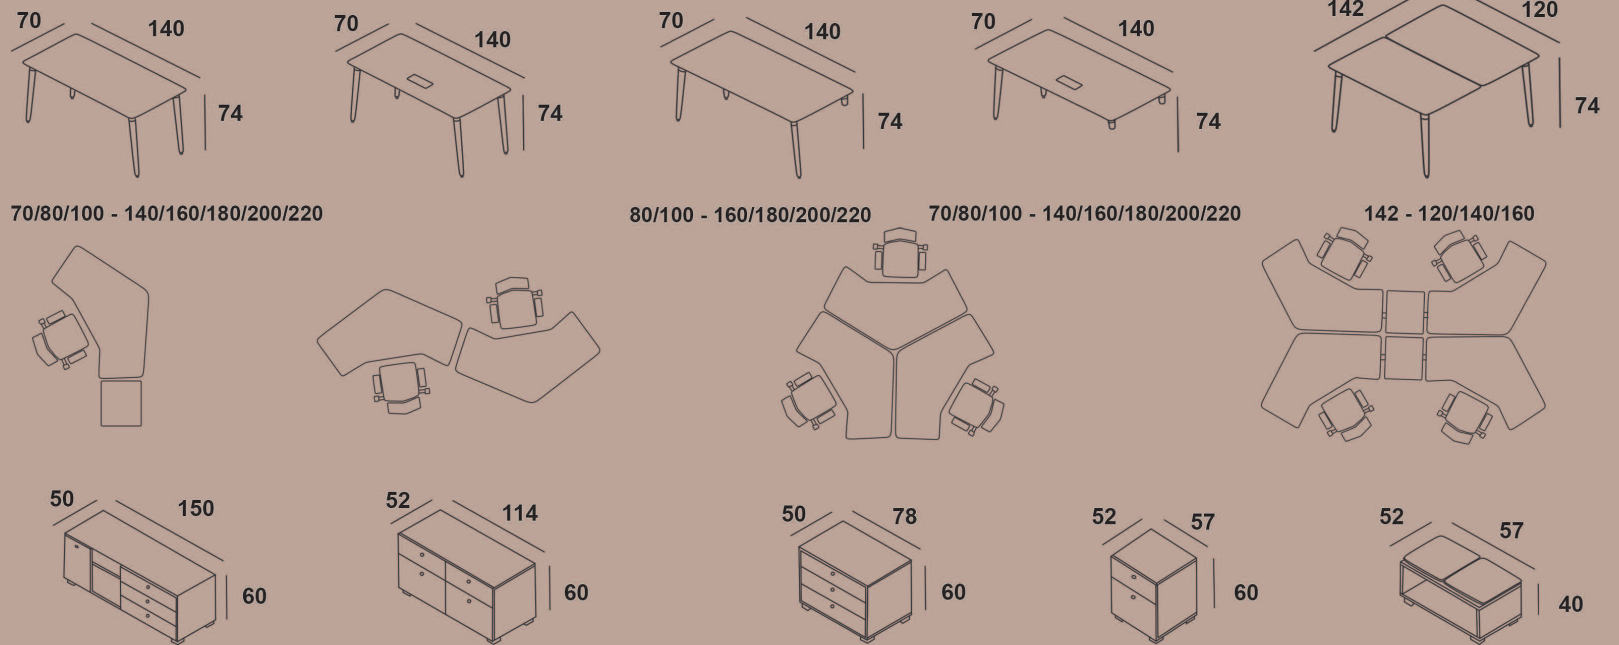

ERA TABLE / 450x160
160x140

ERA TABLE PRODUCT FAMILY

ERA TABLE / 180x90
160x70
140x70

ERA HOME TABLE / 140x70

ERA TABLE / 180x90
140x70
120x70

TICK OFFICE TABLE / 220x100
160x70

220x90
140x70

180x90

PRODUCT FAMILY NOTE TABLE & DRAWERS

PRODUCT FAMILY ERA TABLE & DRAWERS

PRODUCT FAMILY STRIPE TABLE & DRAWERS

NEVA / SINGLE SEAT
H:80 W:103 L:111

NEVA / DOUBLE SEAT
H:80 W:103 L:204

STAY / SINGLE SEAT
H:82 W:80 L:100