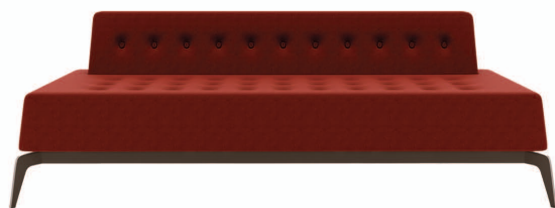

KEOPS / SINGLE SEAT
H:72 W:75 L:100