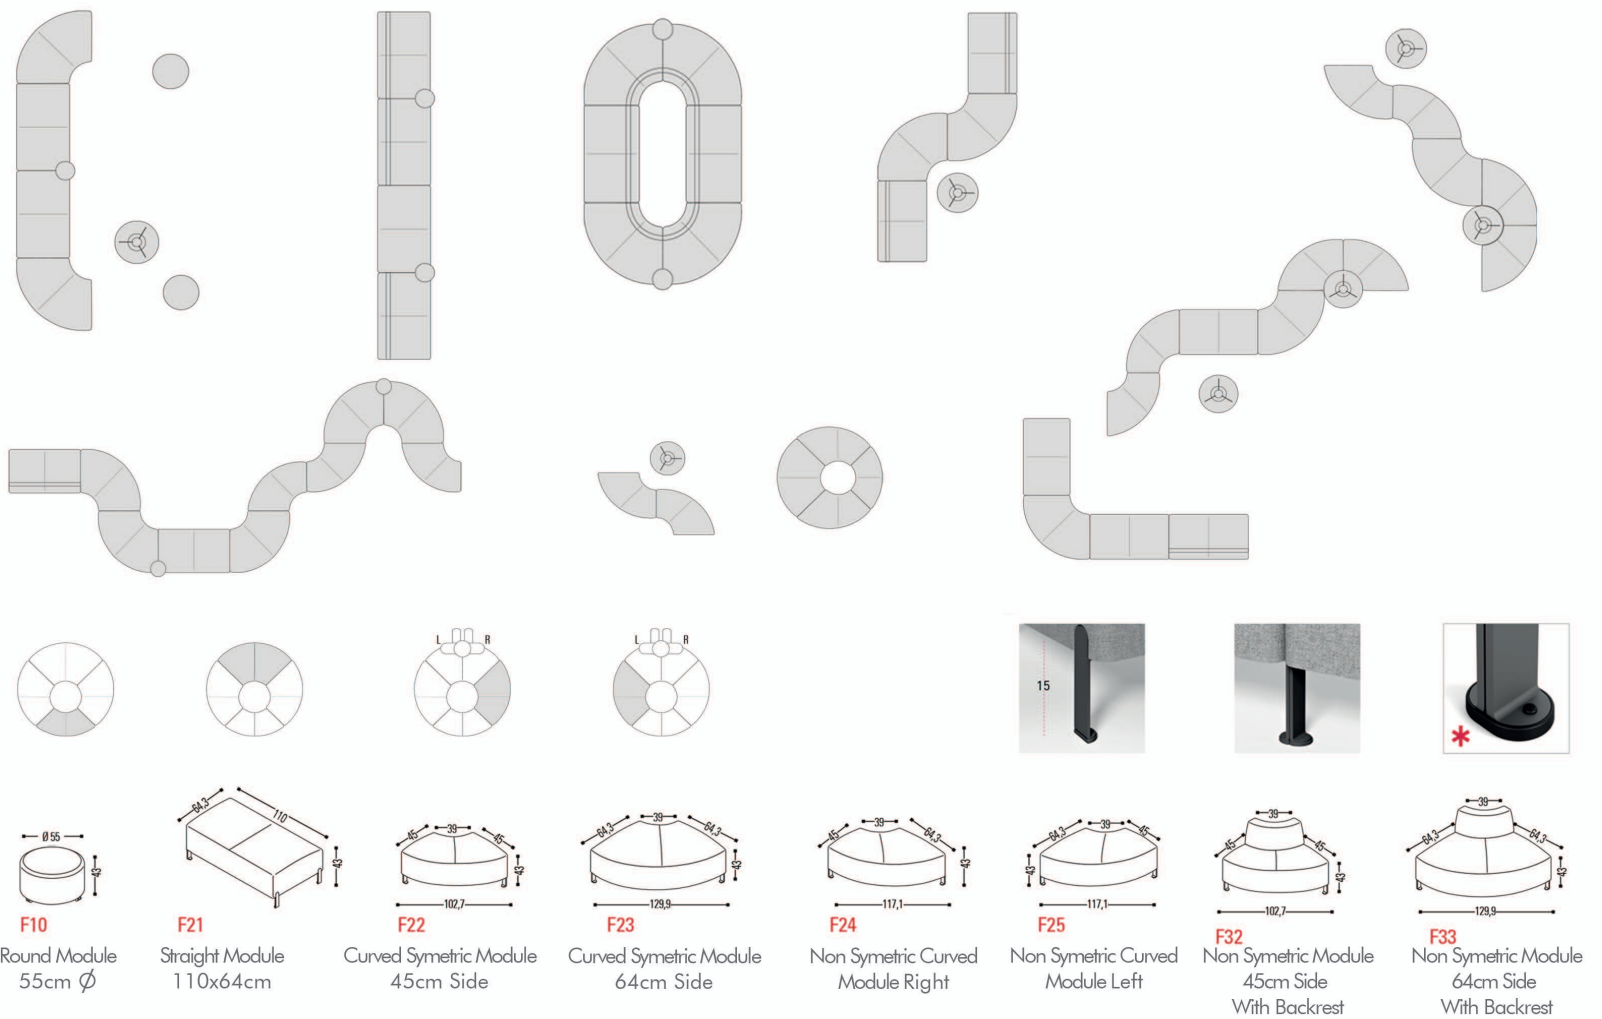

PRODUCT DESIGN PUZZLE