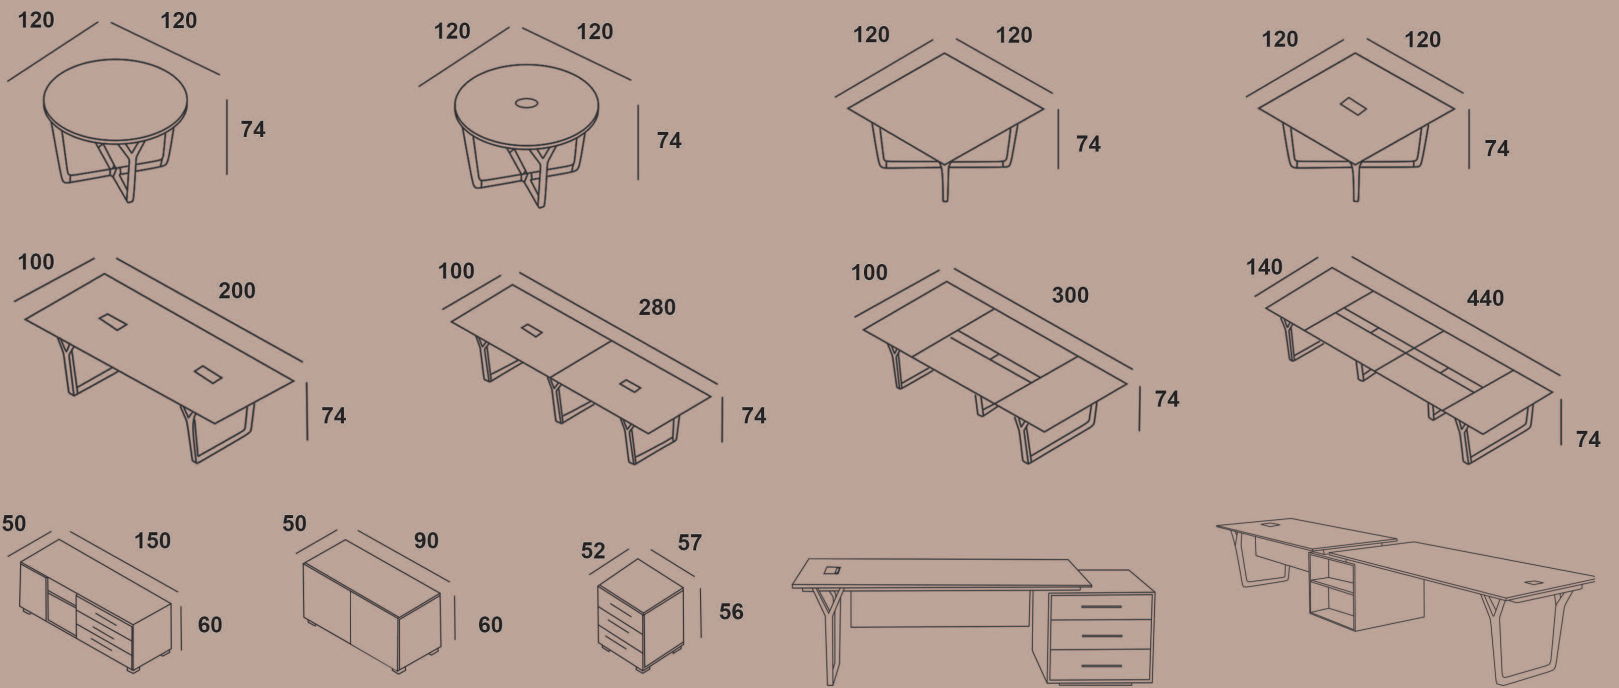

640x160
480x160
320x160

DRAWERS / 60x50x78

60x50x78

60x50x60

60x50x180

60x50x200

COFFEE TABLES / 80x80
50x50

ERA TABLE / 220x100
200x90

ERA TABLE / 450x160
160x140

ERA TABLE PRODUCT FAMILY

ERA TABLE / 180x90
160x70
140x70

ERA HOME TABLE / 140x70

ERA TABLE / 180x90
140x70
120x70

TICK OFFICE TABLE / 220x100
160x70

220x90
140x70

180x90

PRODUCT FAMILY NOTE TABLE & DRAWERS

PRODUCT FAMILY ERA TABLE & DRAWERS

PRODUCT FAMILY STRIPE TABLE & DRAWERS

NEVA / SINGLE SEAT
H:80 W:103 L:111

NEVA / DOUBLE SEAT
H:80 W:103 L:204

STAY / SINGLE SEAT
H:82 W:80 L:100