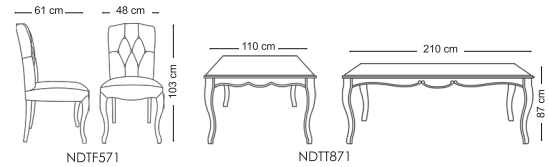

Dinning Table & Chair

Sureen

Opert

Delan

Dayan

Geruf