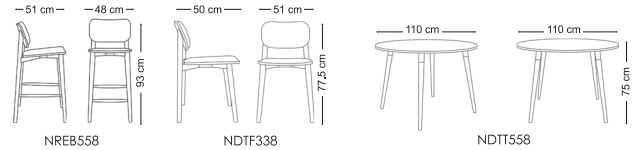

Dinning Table & Chair

Sureen