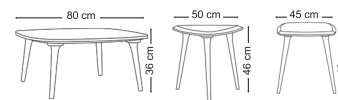

Line

NHFC335B

NHFS135B

NHFS235B

Ira