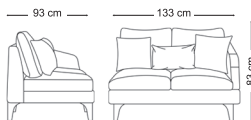

Sofa & Ottoman

Markan

NHSS895RN2/LN2